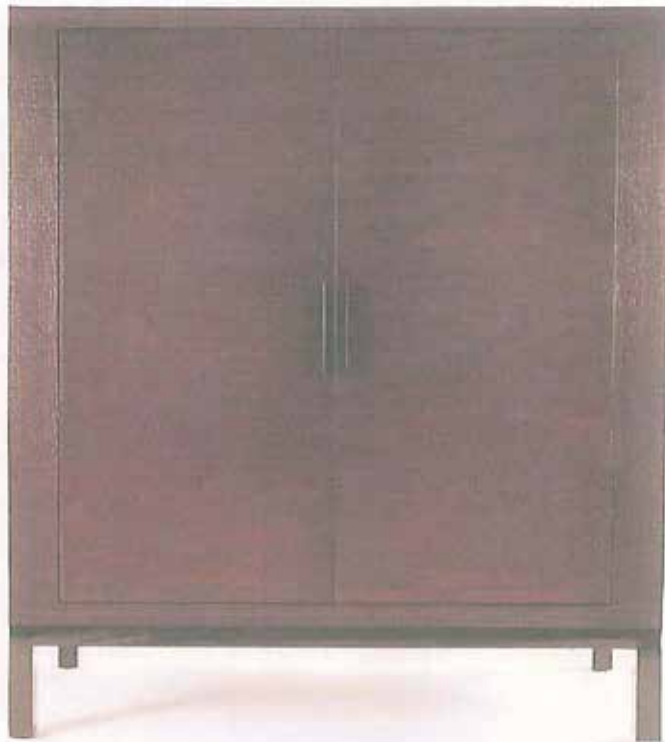

Colibri

FINE FURNITURE | LIGHTING | ACCESSORIES

Inspired By Designers

#334

2400 Kettner Blvd. #250, San Diego, CA 92101
Phone 858-273-3488 Fax 858-273-3481
www.colibrifurniture.com