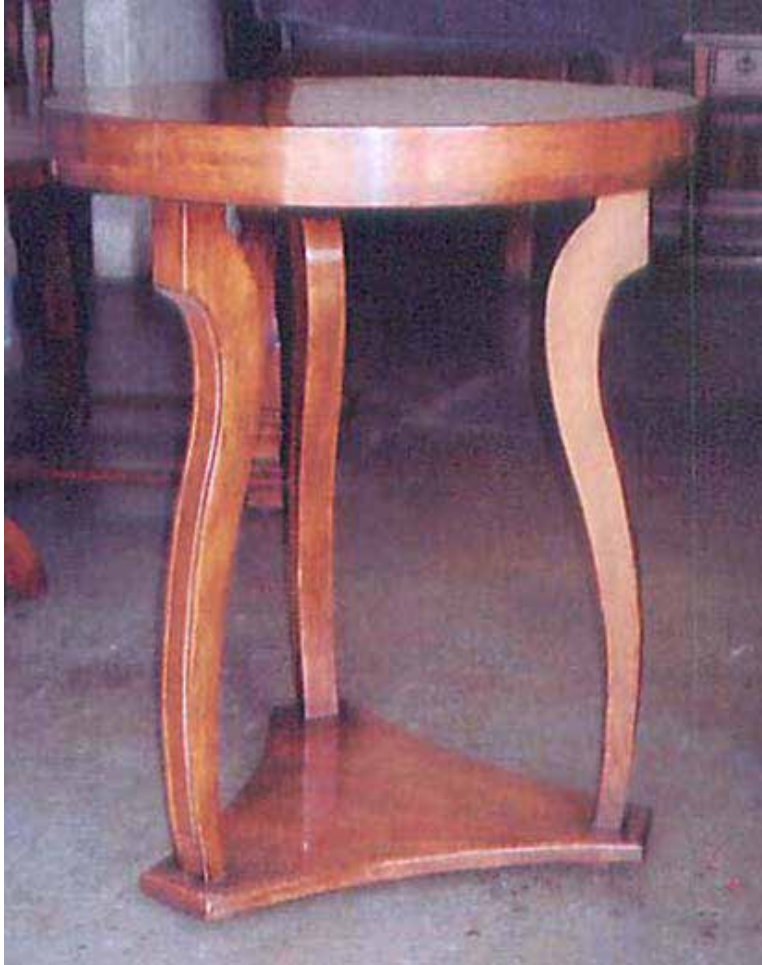

Colibri

FINE FURNITURE | LIGHTING | ACCESSORIES

Inspired By Designers

#590

2400 Kettner Blvd. #250, San Diego, CA 92101
Phone 858-273-3488 Fax 858-273-3481
www.colibrifurniture.com