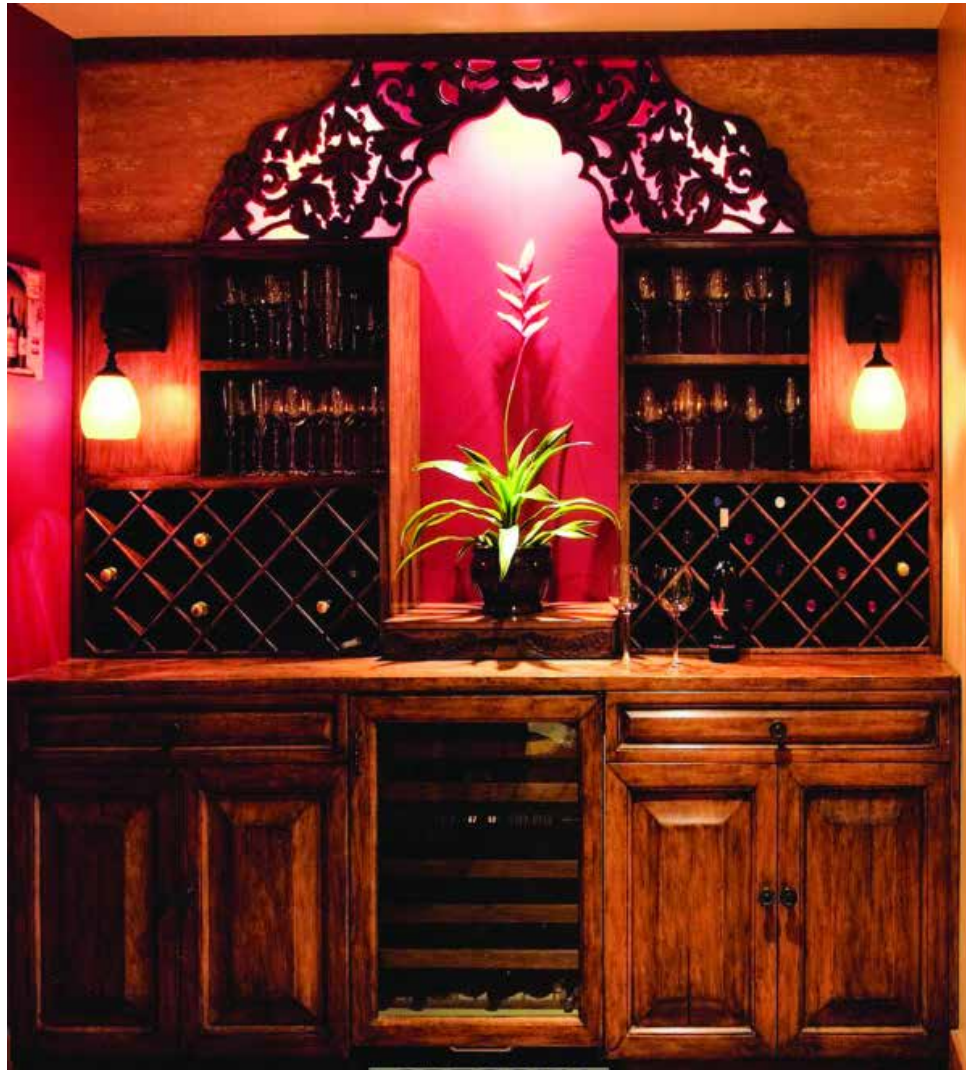

Colibri

FINE FURNITURE | LIGHTING | ACCESSORIES

Inspired By Designers

#600

2400 Kettner Blvd. #250, San Diego, CA 92101
Phone 858-273-3488 Fax 858-273-3481
www.colibrifurniture.com