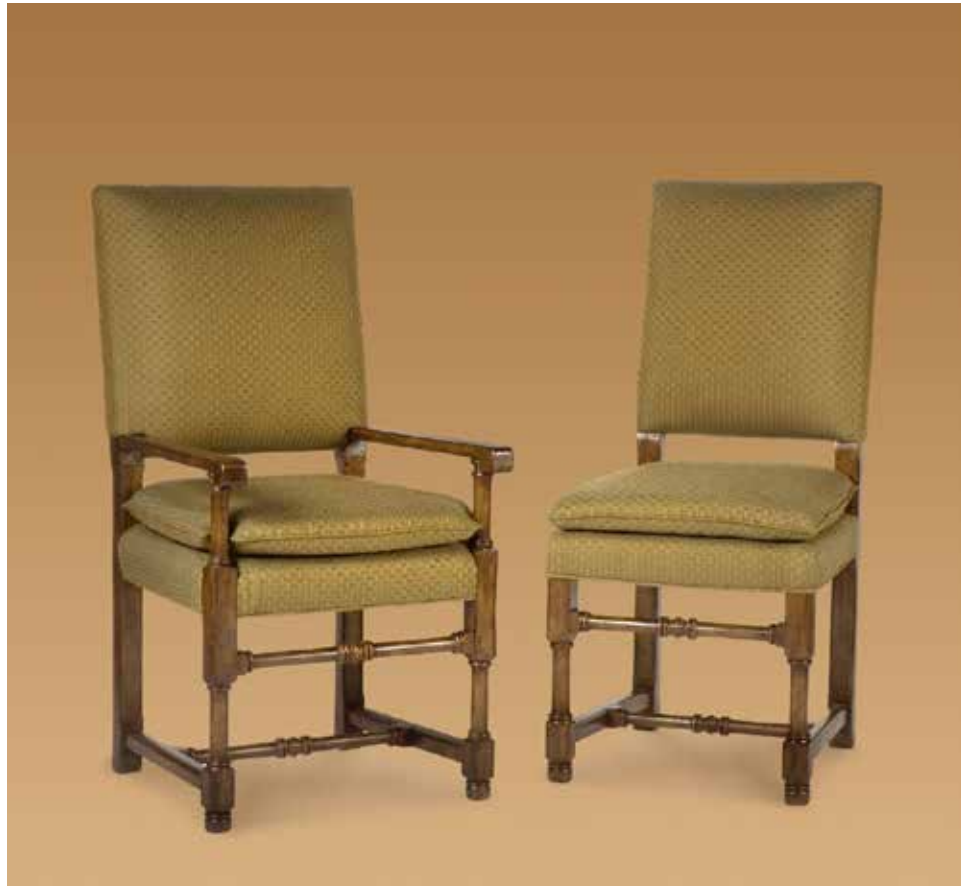

Colibri

FINE FURNITURE | LIGHTING | ACCESSORIES

**#9009 TOLEDO
DINING ARM CHAIR**
(shown left)

- Overall Dimensions: 22"w x 24"d x 42"h
- Shown in Antiguo
- C.O.M. 3.5 yards (54" plain)
- Custom Sizes & Additional Finishes Available

**#9010 TOLEDO
DINING SIDE CHAIR**
(shown right)

- Overall Dimensions: 19"w x 24"d x 42"h
- C.O.M. 3 yards (54" plain)
- Custom Sizes & Additional Finishes Available

2400 Kettner Blvd. #250, San Diego, CA 92101
Phone 858-273-3488 Fax 858-273-3481
www.colibrifurniture.com