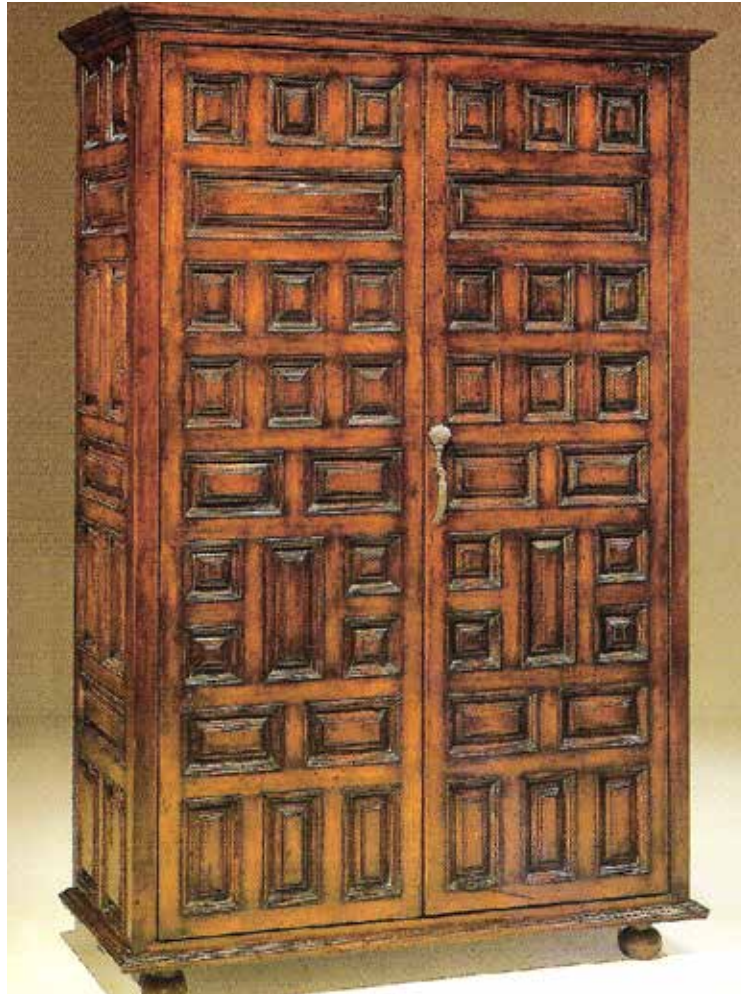

Colibri

FINE FURNITURE | LIGHTING | ACCESSORIES

#3005 CATALAN ARMOIRE

- Overall Dimensions: 55"w x 24"d x 84"h
- Shown in Tuscany
- Custom Sizes & Additional Finishes Available

2400 Kettner Blvd. #250, San Diego, CA 92101
Phone 858-273-3488 Fax 858-273-3481
www.colibrifurniture.com