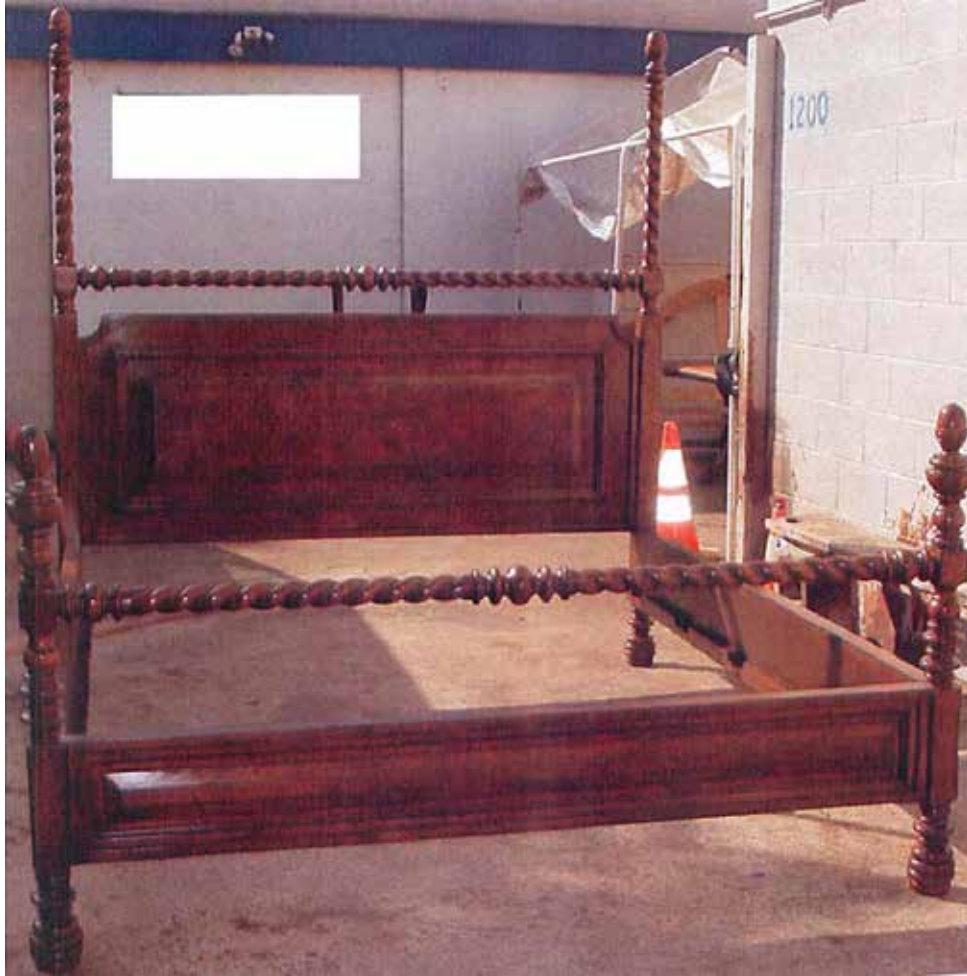

Colibri

FINE FURNITURE | LIGHTING | ACCESSORIES

Inspired By Designers

#706

2400 Kettner Blvd. #250, San Diego, CA 92101
Phone 858-273-3488 Fax 858-273-3481
www.colibrifurniture.com